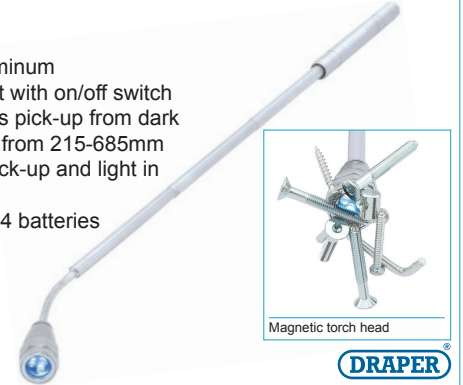

Details:

- Expert quality
- Machined high quality aluminum
- Water and impact-resistant with on/off switch
- Magnetic torch head allows pick-up from dark areas and handle extends from 215-685mm
- The flexible neck allows pick-up and light in hard-to-get at areas
- Supplied with 4 x LR(SR)44 batteries