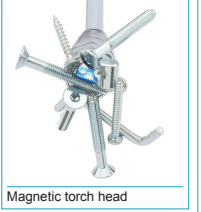

Details:

- Expert quality
- Machined high quality aluminum
- Water and impact-resistant with on/off switch
- Magnetic torch head allows pick-up from dark areas and handle extends from 215-685mm
- The flexible neck allows pick-up and light in hard-to-get at areas
- Supplied with 4 x LR(SR)44 batteries