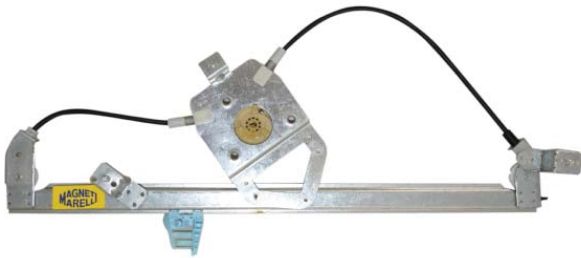

 **New Arrivals October 2013**

Parts / Εξαρτήματα

Window Lifts

Applications: Toyota Yaris 1999-2005

Window Lift Front Left KE 08027 €

Parts / Εξαρτήματα

Window Lifts

Applications: Toyota Yaris 1999-2005

Window Lift Front Right KE 08028 €

Parts / Εξαρτήματα

Window Lifts

Applications: Renault Scenic 2003

Window Lift Front Left KE 08029 €

Parts / Εξαρτήματα

Window Lifts

Applications: Renault Scenic 2003

Window Lift Front Right KE 08030 €

Parts / Εξαρτήματα

Window Lifts

Applications: BMW 3 Series E90-E91 2007

Window Lift Front Left KE 08031 €

Parts / Εξαρτήματα

Window Lifts

Applications: BMW 3 Series E90-E91 2007